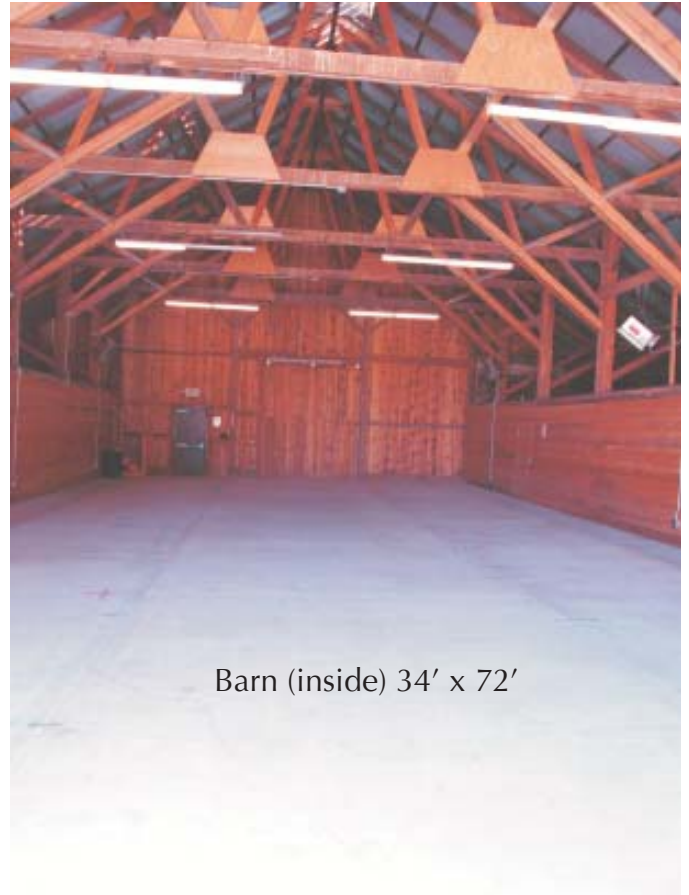

Bayley Barn

4300 Hwy. 49
Pilot Hill
9.2 Acres

Barn (inside) 34' x 72'

Children's Play Structure